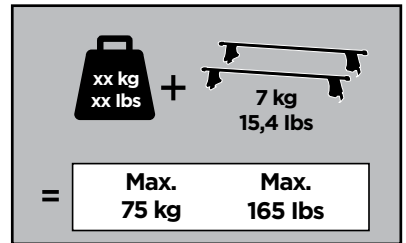

Thule Rapid System Kit 1218

> Instructions

VOLKSWAGEN **Passat**, 4-dr Sedan, 01-04 / *02-05

*North America

ISO 11154-E

141218

C.20121010
519-1218-02

Bring your life

thule.com