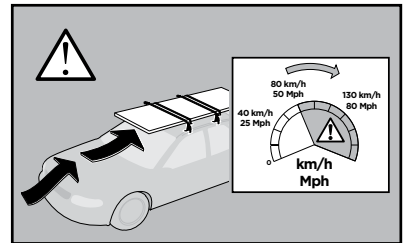

Thule Rapid System Kit 1218

> Instructions

VOLKSWAGEN **Passat**, 4-dr Sedan, 01-04 / *02-05

*North America

ISO 11154-E

141218

C.20121010
519-1218-02

Bring your life

thule.com