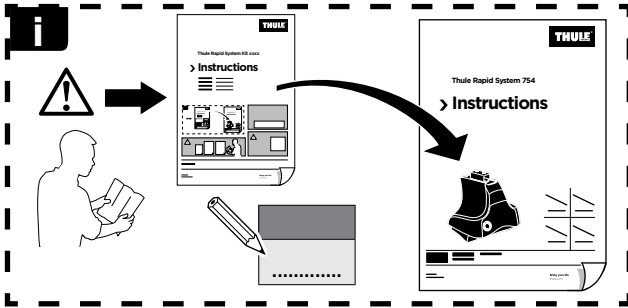

Thule Rapid System Kit 1212

> Instructions

AUDI A4, 4-dr Sedan, 01-04, 05-07 / *02-08

AUDI RS4, 4-dr Sedan, *04-08

AUDI S4, 4-dr Sedan, *04-08

SEAT Exeo, 4-dr Sedan, 09-

*North America

ISO 11154-E

141212

C.20120627
519-1212-02

Bring your life

thule.com