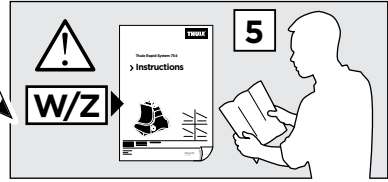

# 2

AUDI A4, 4-dr Sedan, 01-04, 05-07 / \*02-08

AUDI RS4, 4-dr Sedan, \*04-08

AUDI S4, 4-dr Sedan, \*04-08

SEAT Exeo, 4-dr Sedan, 09-

3

	W (mm)	Z (mm)	W (inch)	Z (inch)
AUDI A4, 4-dr Sedan, 01-04, 05-07 / *02-08	i*	i*	i*	i*
AUDI RS4, 4-dr Sedan, *04-08	i*	i*	i*	i*
AUDI S4, 4-dr Sedan, *04-08	i*	i*	i*	i*
SEAT Exeo, 4-dr Sedan, 09-	i*	i*	i*	i*