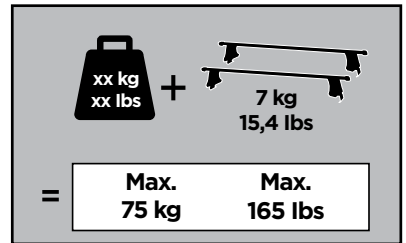

Thule Rapid System Kit 1212

> Instructions

AUDI A4, 4-dr Sedan, 01-04, 05-07 / *02-08

AUDI RS4, 4-dr Sedan, *04-08

AUDI S4, 4-dr Sedan, *04-08

SEAT Exeo, 4-dr Sedan, 09-

*North America

ISO 11154-E

141212

C.20120627
519-1212-02

Bring your life

thule.com