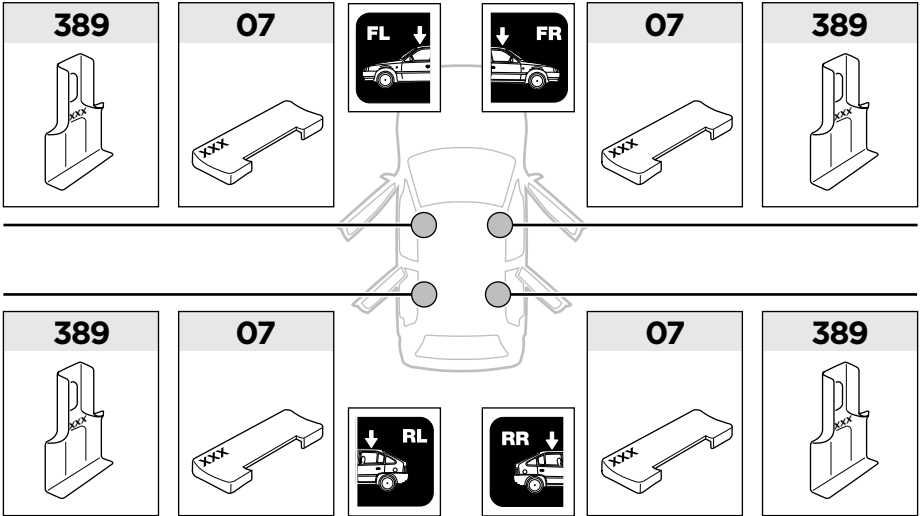

C.20120627  
519-1212-02

Bring your life

thule.com

x1

x1

1

	X (scale)	X (mm)	X (inch)
AUDI A4, 4-dr Sedan, 01-04, 05-07 / *02-08	34,5	996	39 1/4
AUDI RS4, 4-dr Sedan, *04-08	34,5	996	39 1/4
AUDI S4, 4-dr Sedan, *04-08	34,5	996	39 1/4
SEAT Exeo, 4-dr Sedan, 09-	34,5	996	39 1/4

	Y (scale)	Y (mm)	Y (inch)
AUDI A4, 4-dr Sedan, 01-04, 05-07 / *02-08	31	961	37 7/8
AUDI RS4, 4-dr Sedan, *04-08	31	961	37 7/8
AUDI S4, 4-dr Sedan, *04-08	31	961	37 7/8
SEAT Exeo, 4-dr Sedan, 09-	31	961	37 7/8

# 2

AUDI A4, 4-dr Sedan, 01-04, 05-07 / \*02-08

AUDI RS4, 4-dr Sedan, \*04-08

AUDI S4, 4-dr Sedan, \*04-08

SEAT Exeo, 4-dr Sedan, 09-

3

	W (mm)	Z (mm)	W (inch)	Z (inch)
AUDI A4, 4-dr Sedan, 01-04, 05-07 / *02-08	i*	i*	i*	i*
AUDI RS4, 4-dr Sedan, *04-08	i*	i*	i*	i*
AUDI S4, 4-dr Sedan, *04-08	i*	i*	i*	i*
SEAT Exeo, 4-dr Sedan, 09-	i*	i*	i*	i*