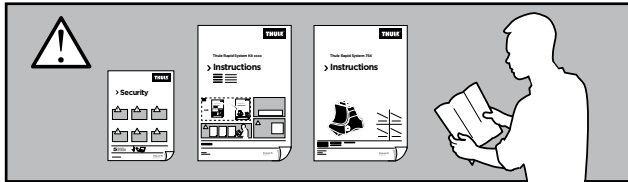

Thule Rapid System Kit 1212

> Instructions

AUDI A4, 4-dr Sedan, 01-04, 05-07 / *02-08

AUDI RS4, 4-dr Sedan, *04-08

AUDI S4, 4-dr Sedan, *04-08

SEAT Exeo, 4-dr Sedan, 09-

*North America

ISO 11154-E

141212

C.20120627
519-1212-02

Bring your life

thule.com