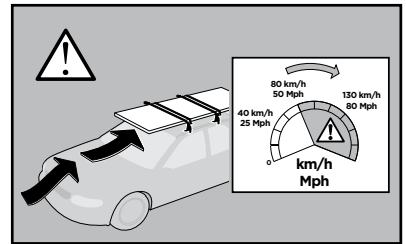

Thule Rapid System Kit 1212

> Instructions

AUDI A4, 4-dr Sedan, 01-04, 05-07 / *02-08

AUDI RS4, 4-dr Sedan, *04-08

AUDI S4, 4-dr Sedan, *04-08

SEAT Exeo, 4-dr Sedan, 09-

*North America

ISO 11154-E

141212

C.20120627
519-1212-02

Bring your life

thule.com